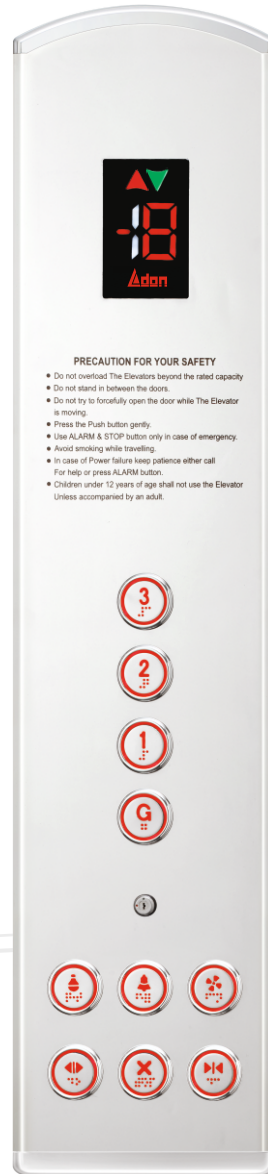

Premium Series

PS-01C

PS-01L

PR-01C

PR-01L

Premium Series

PO-01C

PO-01L

PS-02C

PS-03C

- Linen, Mat and Mirror Finish Option Available.
- Slim - 12 mm
- Compact and Attractive Design without base plate.
- Dual Color Brain Lippi Slim Button One Color for ideal and second color for Call Register.
- Variety of Display option available.

Size:

Option 1	(COP: 1000 mm x 180 mm)	(LOP: 300 mm x 100 mm)
Option 2	(COP: 800 mm x 180 mm)	(LOP: 250 mm x 100 mm)